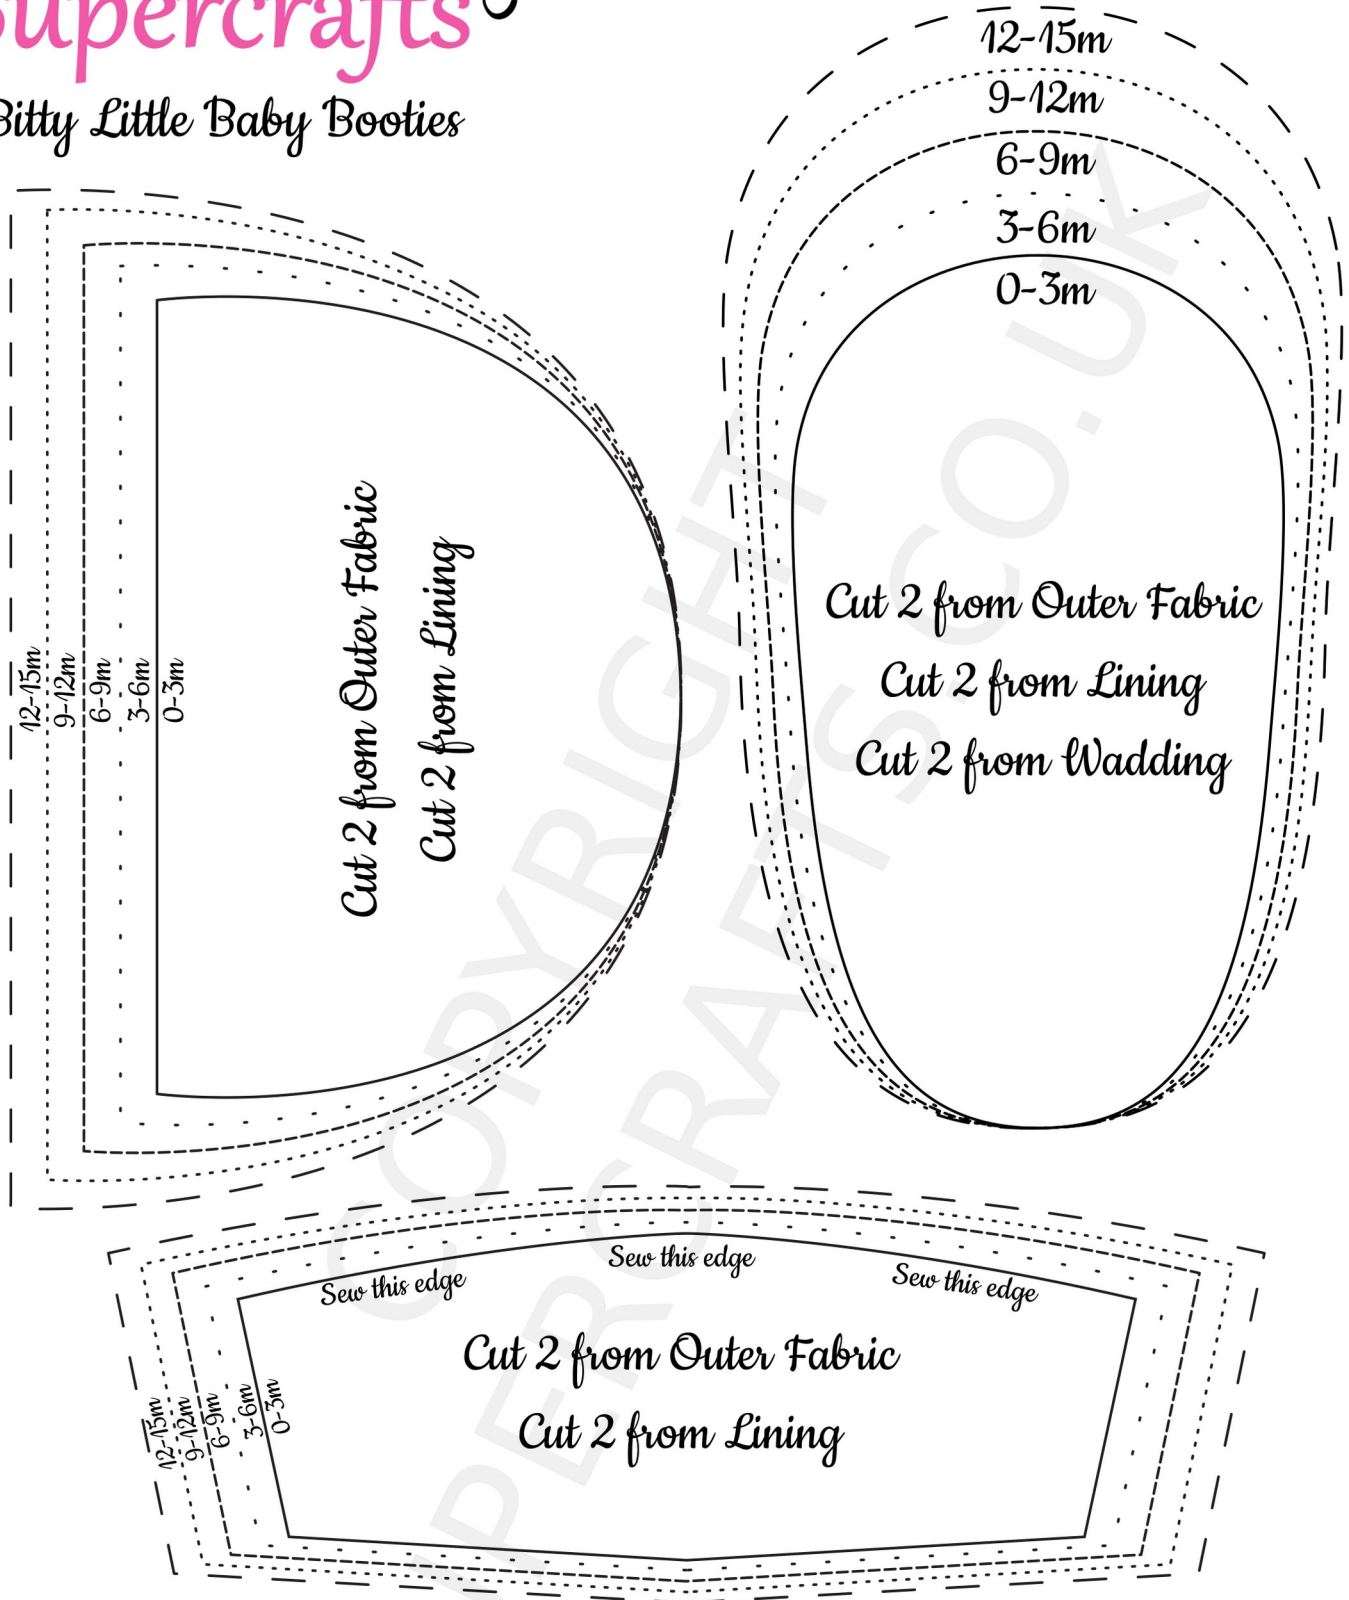

Bitty Little Baby Booties

Elastic Sizes

0-3m cut at 3.5" -- 3-6m cut at 4" -- 6-9m cut at 4.25" -- 9-12m cut at 4.5" -- 12-15m cut at 4.75"